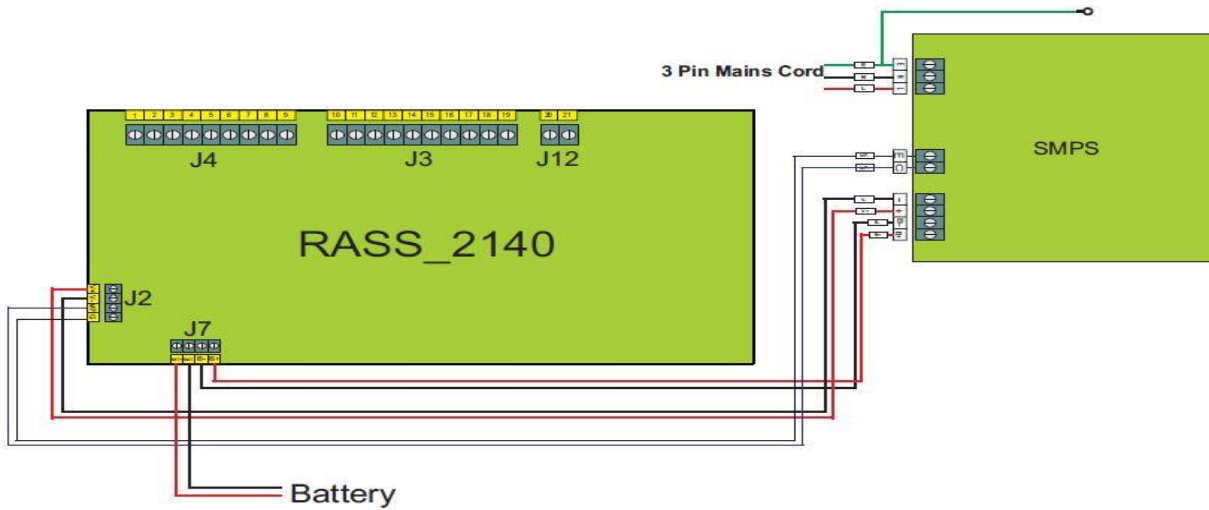

Wiring Diagram

Models and Variants

TSFC12-2, TSFC24-2 and TSFC24-4

Abbreviations

TSFC24-2

TS-TrueSafe, FC-Fire Cloud , 24-Operating voltage, 2- Two zones

Datasheet Version with Date (08/08/2020)