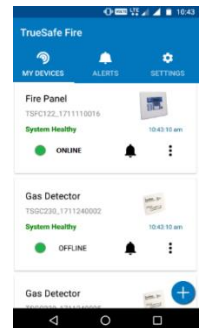

## Conventional Fire Alarm with Cloud Connectivity

### Product Description

TSFC24-2 is a two zone Fire Alarm Panel with cloud connectivity. This is not like an ordinary panel; it is India's first IoT based Conventional Fire Alarm Panel. This panel is connected with Cloud through Wi-Fi (internet) and stores all fire and fault information on it. We are providing Mobile App along with our system. It is used for monitoring the fire panel status on mobile from anywhere from the world.

It is basically Wi-Fi based conventional system to protect residential as well as commercial premises. It has a potential free relay outputs as well as one number of siren output for Fire alarm notification. Other LED indications for sensors are used to indicate Open, Short, Bypass status for user.