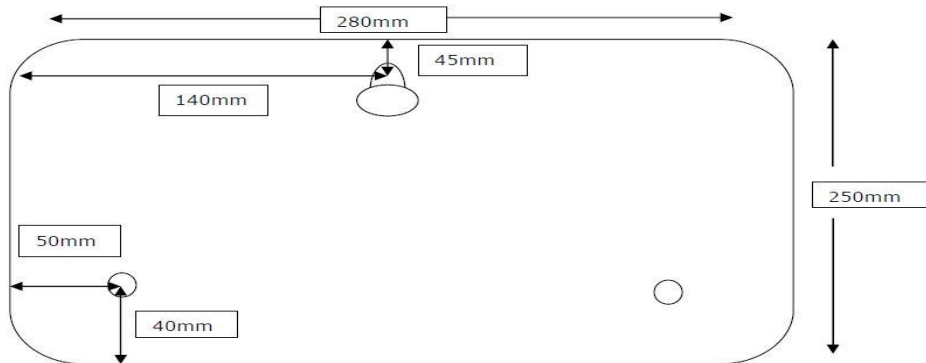

Conventional Fire Alarm with Cloud Connectivity Mounting Details

Backside of the panel